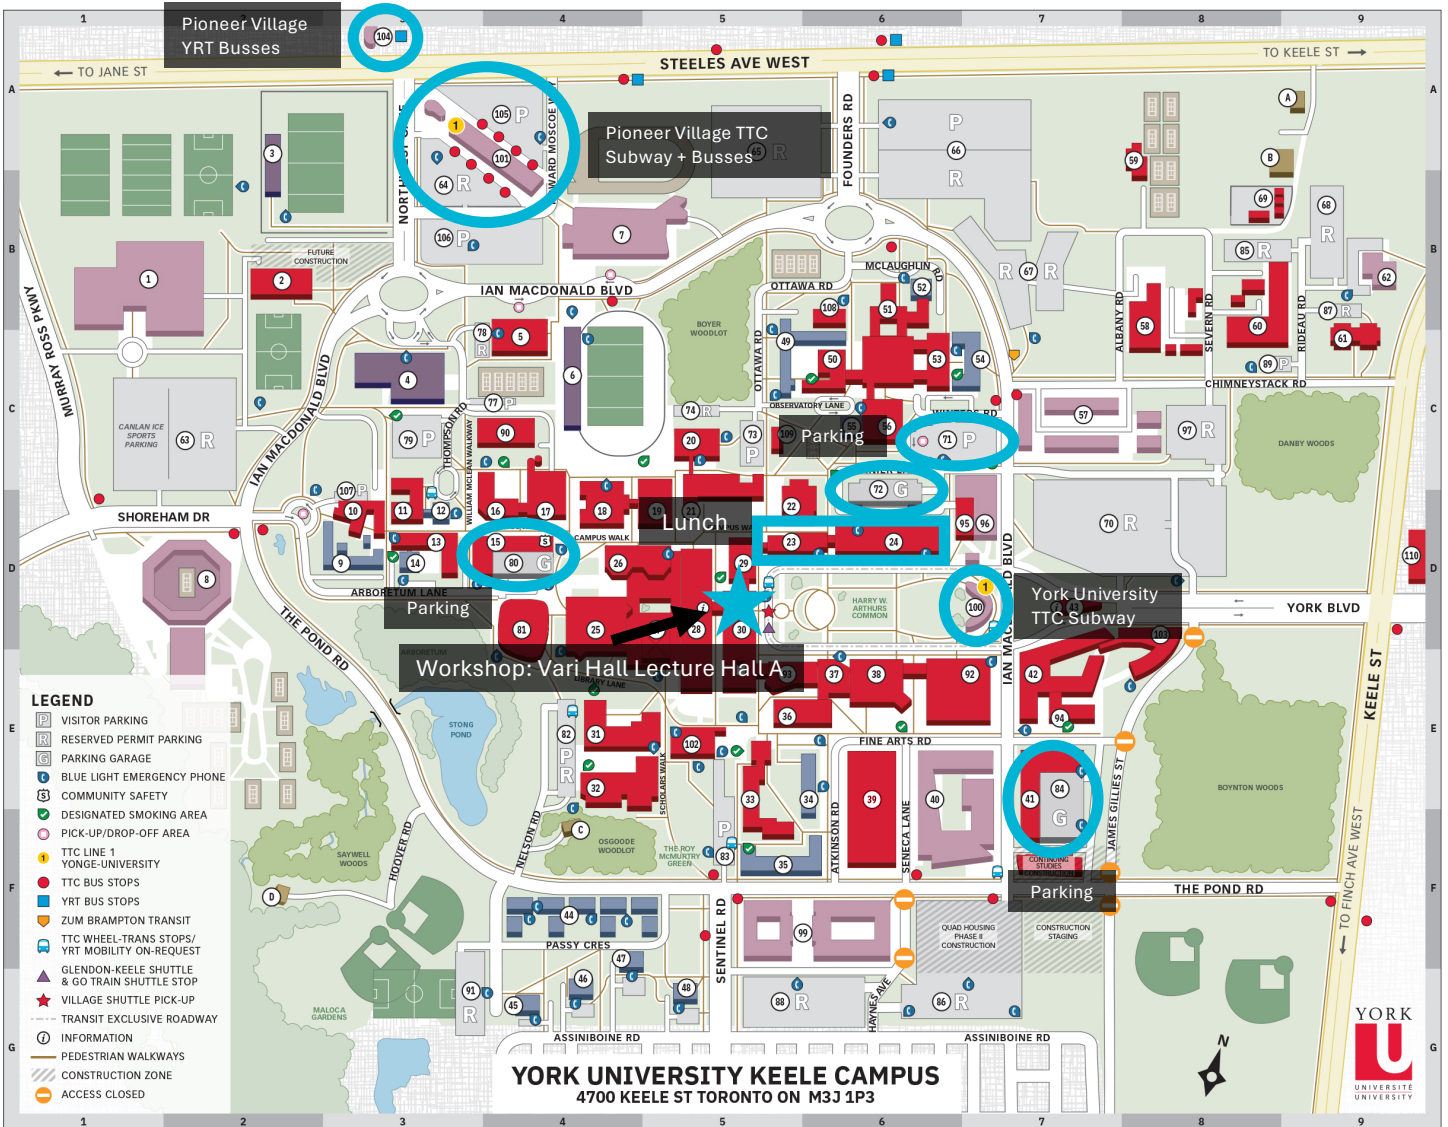

1. **LEGEND**
2. P VISITOR PARKING
   - R RESERVED PERMIT PARKING
   - G PARKING GARAGE
   - ⬇ BLUE LIGHT EMERGENCY PHONE
   - S COMMUNITY SAFETY
   - ⬆ DESIGNATED SMOKING AREA
   - P PICK-UP/DROP-OFF AREA
   - ⬆ TTC LINE 1 YONGE-UNIVERSITY
   - ⬆ TTC BUS STOPS
   - ⬆ YRT BUS STOPS
   - ⬆ ZUM BRAMPTON TRANSIT
   - ⬆ TTC WHEEL-TRANS STOPS/ YRT MOBILITY ON-REQUEST
   - ⬆ GLENDON-KEELE SHUTTLE & GO TRAIN SHUTTLE STOP
   - ★ VILLAGE SHUTTLE PICK-UP
   - ⬆ TRANSIT EXCLUSIVE ROADWAY
   - I INFORMATION
   - P PEDESTRIAN WALKWAYS
   - CONSTRUCTION ZONE
   - C ACCESS CLOSED

YORK UNIVERSITY KEELE CAMPUS
4700 KEELE ST TORONTO ON M3J 1P3

CAMPUS DIRECTORY

ACADEMIC, ADMINISTRATIVE & COMMERCIAL BUILDINGS

59	190 Albany Road	ALB	A8
110	4747 & 4751 Keele Street	D9	
92	Accolade East	ACE	E7
93	Accolade West	ACW	E5
33	Atkinson	ATK	E5
17	Allan I. Carswell Astronomical Observatory, Petrie	PSE	D4
29	Behavioural Science	BSB	D5
41	Bennett Centre for Student Services, Admissions	BCS	E7
81	Bergeron Centre for Engineering Excellence	BRG	D4
24	Bookstore, York Lanes	YL	D6
69	Bus Compound	B8	
10	Calumet College	CC	D3
27	Central Square	CSQ	D5
58	Central Utilities Building	CUB	B8
38	Centre for Film & Theatre	CFT	E6
16	Chemistry	CH	D4
26	Curtis Lecture Halls	CLH	D4
94	Executive Learning Centre	ELC	E7
21	Farguharson Life Sciences	FRO	D5
23	First Student Centre	STC	D5
108	Founders Annex North	FAN	B6
109	Founders Annex South	FAS	C5
50	Founders College	FC	C6
31	Health, Nursing & Environmental Studies	HNE	E4
23	Ignat Kaneff Building, Osgoode Hall Law School	OSG	E4
36	Joan & Martin Goldfarb Centre for Fine Arts	CFA	E5
95	Kaneff Tower	KT	D7
61	Kinsmen	K	C9
19	Lassonde Building	LAS	D5
90	Life Sciences Building	LSB	C4
43	Lorna R. Marsden Honour Court & Welcome Centre	HC	D7
20	Lumbers	LUM	C5

51	McLaughlin College	MC	B6
11	Norman Bethune College	BC	D3
17	Petrie Science & Engineering	PSE	D4
40	Physical Resources Building	PRB	B8
103	Rob and Cheryl McEwen Graduate Study & Research Building	MB	D5
28	Ross Building	R	D5
25	Scott Library	SCL	D4
27	Scott Religious Centre, CSQ	SRC	D5
102	Second Student Centre	SSC	E5
42	Seymour Schulich Building	SSB	E7
2	Sherman Health Science Research Centre	SHR	B2
18	Steaie Science & Engineering Library	STL	D4
22	Stedman Lecture Halls	SLH	D5
13	Stong College	SC	D3
4	Tait McKenzie Centre	TM	C3
56	Vanier College	VC	C6
30	Vari Hall	VH	D5
39	Victor Phillip Dahdaleh Building	DB	E6
5	West Office Building	WOB	C4
15	William Small Centre	WSC	D4
53	Winters College	WC	C6
24	York Lanes	YL	D6

RESIDENCES & APARTMENTS

48	320 Assiniboine Road	AS2	G5
47	340 Assiniboine Road	AS4	F4
46	360 Assiniboine Road	AS6	G4
45	380 Assiniboine Road	AS8	G4
34	Atkinson Residence	AR	E6
9	Calumet Residence	CR	D3
49	Founders Residence	FR	C5
12	Norman Bethune Residence	BR	D3
44	Passy Gardens, 2-18 Passy Cres.	PASSY	F4
14	Stong Residence	SR	D3
52	Tatham Hall	TH	B6
35	The Pond Road Residence	PON	F5
55	Vanier Residence	VR	C6
54	Winters Residence	WR	C7

PARKING GARAGES - VISITORS

80	Arboretum Lane Parking Garage	APG	D4
84	Student Services Parking Garage	SPG	E7
72	York Lanes Parking Garage	YPG	D6